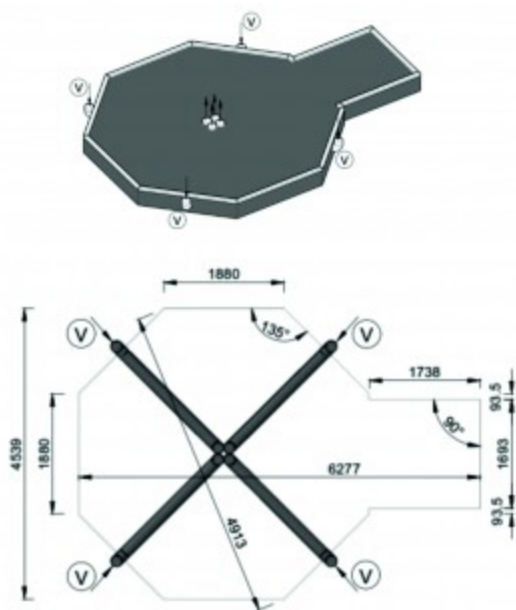

GRILL CABIN 16.5 m² WITH EXTENSION (2.90 m²)

GRILL CABIN 16.5 m² WITH EXTENSION 1830 x 1700 (3 m²)

**USE THIS DRAWING IF YOU PLACED AN ORDER FROM
6TH OF OCTOBER 2019!**