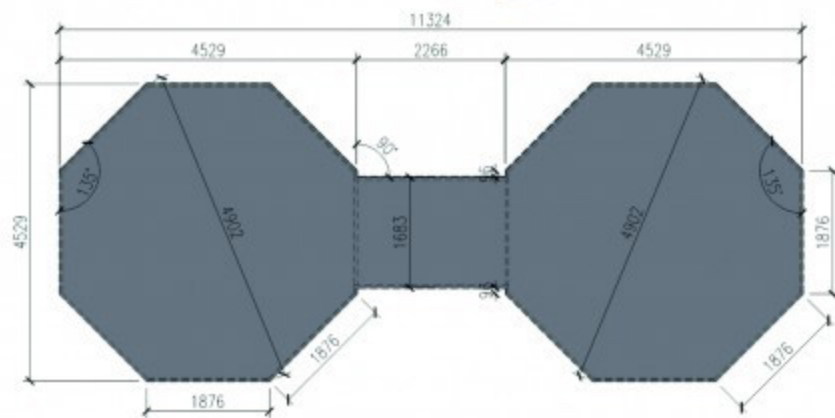

GRILL CABIN $16.5 \text{ m}^2 + 16.5 \text{ m}^2$

GRILL CABIN $16.5 \text{ m}^2 + 16.5 \text{ m}^2$
USE THIS DRAWING IF YOU PLACED AN ORDER FROM
6TH OF OCTOBER 2019!